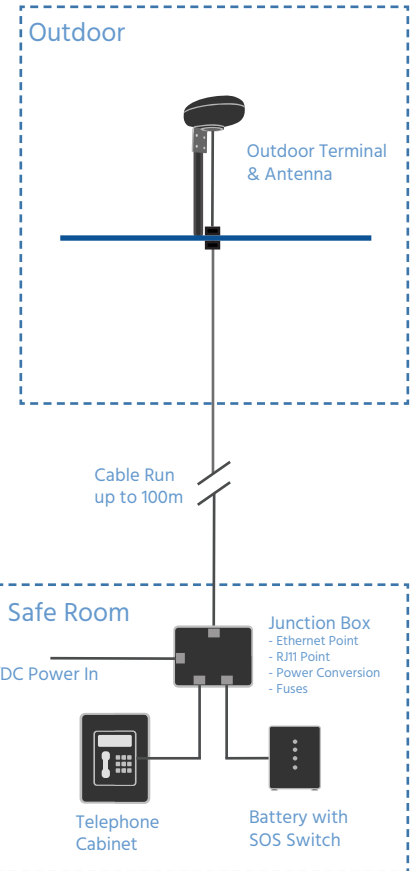

SKYLINK CITADEL INCLUDES

IRIDIUM CERTUS® OUTDOOR TERMINAL AND ANTENNA

- Maritime certified IEC 60945
- Available in white or black outer shell
- Vibration mount, pole and rail mount

100 METER CABLE

- Cable certified to IEC60332-3
- Heavy duty industrial metal turret connectors
- Includes Ethernet, DC voltage, SOS line, and RJ11 phone cable

POTS TELEPHONE WITH CABINET AND JUNCTION BOX

- Corded phone in lockable cabinet
- Additional captain's phone can be added to bridge
- Dialing instructions located inside cover

BATTERY BACKUP SYSTEM

- 24 - 48 hours battery life
- Built for maritime applications
- Exceeds IMO BMP4 for anti-piracy